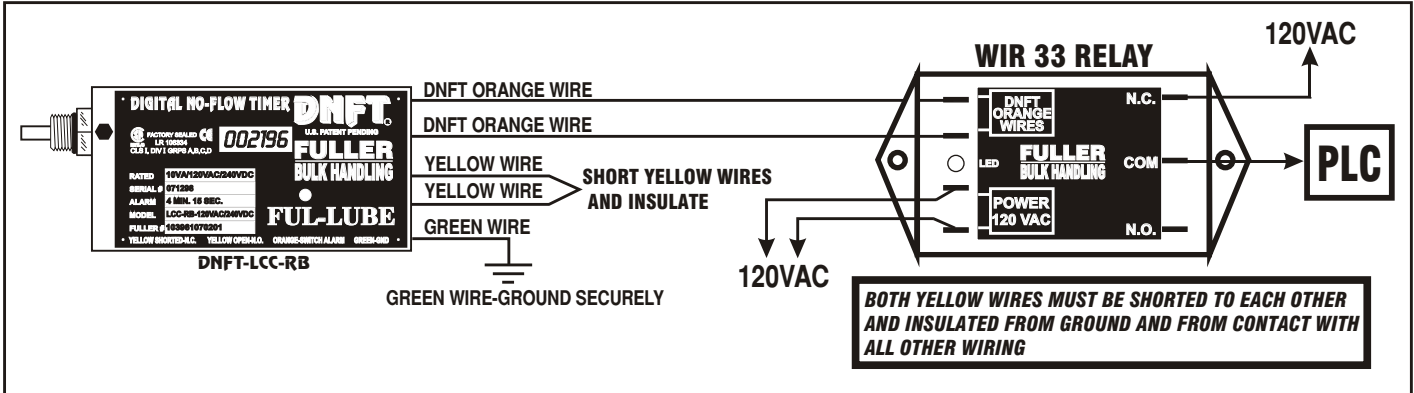

## WIR 33 - 120VAC RELAY INPUT POWER

### WIR33 RELAY WIRING DIAGRAM-120VAC PLC APPLICATION

P/N:000026

#### NORMALLY CLOSED OPERATION