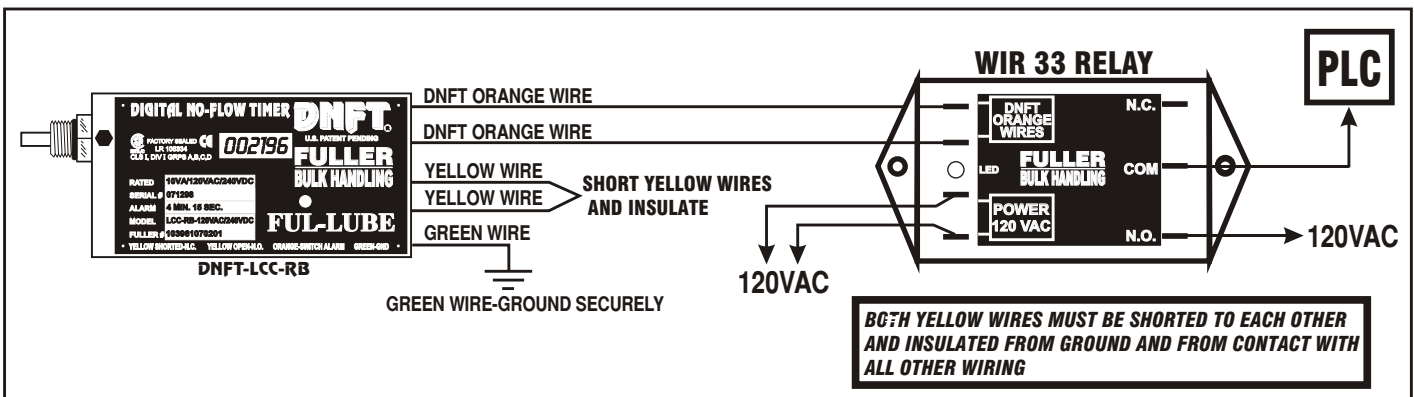

## WIR 33 - 120VAC RELAY INPUT POWER

### WIR33 RELAY WIRING DIAGRAM-120VAC PLC APPLICATION

P/N:000026

#### NORMALLY CLOSED OPERATION

#### NORMALLY OPEN OPERATION

**NOTE: DESCRIPTIONS OF RELAY CONTACTS GIVEN ARE BASED ON DNFT BEING IN OPERATIONAL MODE WITH LED "ON" THE WIR 33 RELAY.**  
**\*LED "ON" INDICATES NORMAL OPERATION**  
**\*LED "OFF" INDICATES ALARM**