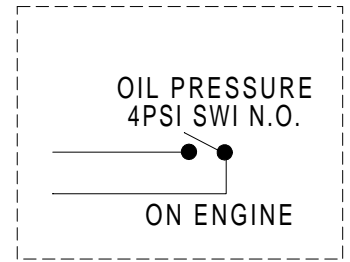

COOLANT LEVEL SENS PN4928568
PACKARD

- A CONNECTOR C-LVL
Shell PN 12110293
- B Keeper PN12052845
- C Contact PN12048074

ENG START INHIBIT ROLLING PRELUDE

DWG#: X275HNS	DWG NAME: HARNESS, C-LVL/PRELUDE	DATE: 10/03/06
File: C:\X275\X275HNS_QSK50 C-LVL PRE-LUBE.DC		Dwg. By:
Dwg Not to Scale	Revisions 0	Whitlock Instrument 1300 N. Texas Odessa, Tx 79761 WEB SITE: noflo.com CONTACT: LARRY RITCHIE 432-337-3412 FAX: 432-335-5926 larry@noflo.com
W.I.Part#	Num. Date:	
Material:		
Tolerance:		