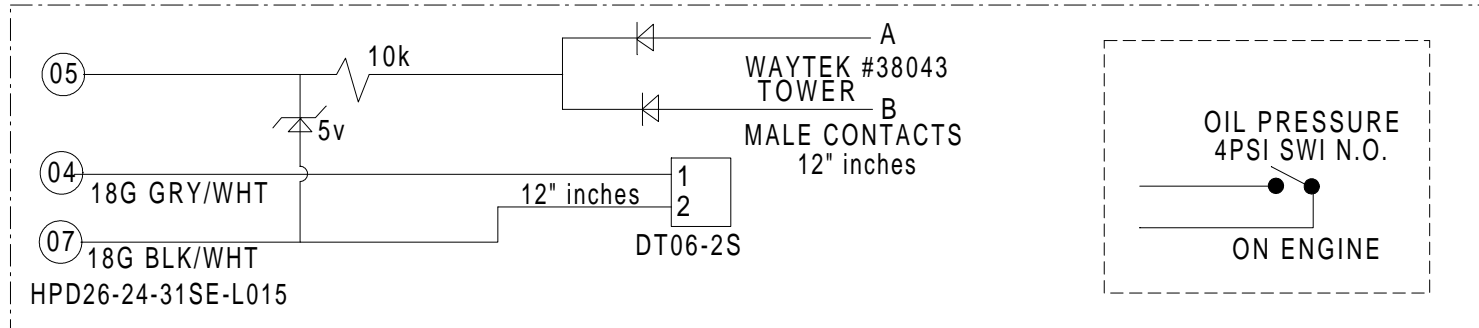

COOLANT LEVEL SENS PN4928568
PACKARD

- A CONNECTOR C-LVL
Shell PN 12110293
- B Keeper PN12052845
- C Contact PN12048074

ENG START INHIBIT ROLLING PRELUDE

DWG#: X275HNS	DWG NAME: HARNESS, C-LVL/PRELUDE	DATE: 10/03/06
File: C:\X275\X275HNS_QSK50 C-LVL PRE-LUBE.DC		Dwg. By:
Dwg Not to Scale	Revisions 0	Whitlock Instrument 1300 N. Texas Odessa, Tx 79761 WEB SITE: noflo.com CONTACT: LARRY RITCHIE 432-337-3412 FAX: 432-335-5926 larry@noflo.com
W.I.Part#	Num. Date:	
Material:		
Tolerance:		